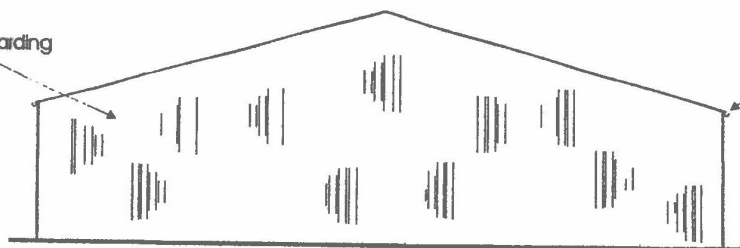

Grey Corrugated Cement Sheets

Yorkshire boarding

South Elevation

Yorkshire boarding

150mm black plastic gutter
and fall pipes all drained
to soak away

East Elevation

Proposed Caravan Storage Barn for Mr A Baxter, Studley House Farm, Ebberston

29th September 2020

Scale 1 : 100

Grey Corrugated Cement Sheets

Yorkshire boarding

North Elevation

Yorkshire boarding

150mm black plastic gutter
and fall pipes all drained
to soak away

West Elevation

Proposed Caravan Storage Barn for Mr A Baxter, Studley House Farm, Eberston

29th September 2020

Scale 1 : 100