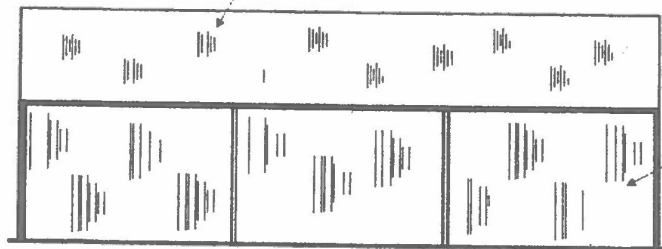

Grey Corrugated Cement Sheets

Yorkshire boarding

South Elevation

Yorkshire boarding

150mm black plastic gutter
and fall pipes all drained
to soak away

East Elevation

Proposed Caravan Storage Barn for Mr A Baxter, Studley House Farm, Ebberston

29th September 2020

Scale 1 : 100

Grey Corrugated Cement Sheets

Yorkshire boarding

North Elevation

Yorkshire boarding

150mm black plastic gutter
and fall pipes all drained
to soak away

West Elevation